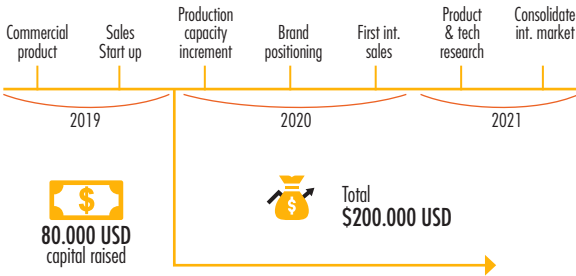

AGRICOCH

PROFILE

Agricultural Tools Company
Founded: March 2018
Investment: 0,50 MUSD

METRICS

25 % Eliminating sealing tasks
50% Reduction of losses due wood diseases

Agricoch SPA is a startup dedicated to provide solutions for mitigation and prevention of diseases of wood in fruit trees. Their first project is "Poda Sana", a product that unifies the process of pruning and seal of blueberries, which is aimed at producers of the fruit area that make the process more fast and protect their crops from pathogens.

TECHNOLOGICAL

ENTREPRENEURSHIP

Photo by Robert Zumikoff on Unsplash

KNOWHUB
Technology
Transfer
Chile

TECHNOLOGY

The present invention relates to the supply and application of healing fluids during pruning operations. And regarding the state of technological protection, on October 30, application PCT/IB2019/059302 was submitted.

MARKET

Market size: USD 50 millions (2018)
CAGR: 3,4%
Segment: National fruit growers
Expected market size: USD 61 millions (2025)

BUSINESS MODEL

Agricoch is expected to have 2 business models:

1. The first contemplates producing the implement to be marketed through companies or companies of agricultural products nationwide.
2. Agricoch will license the development to other companies in the sector in LATAM that can apply the first business model designed in countries such as Peru, Argentina or others in the region.